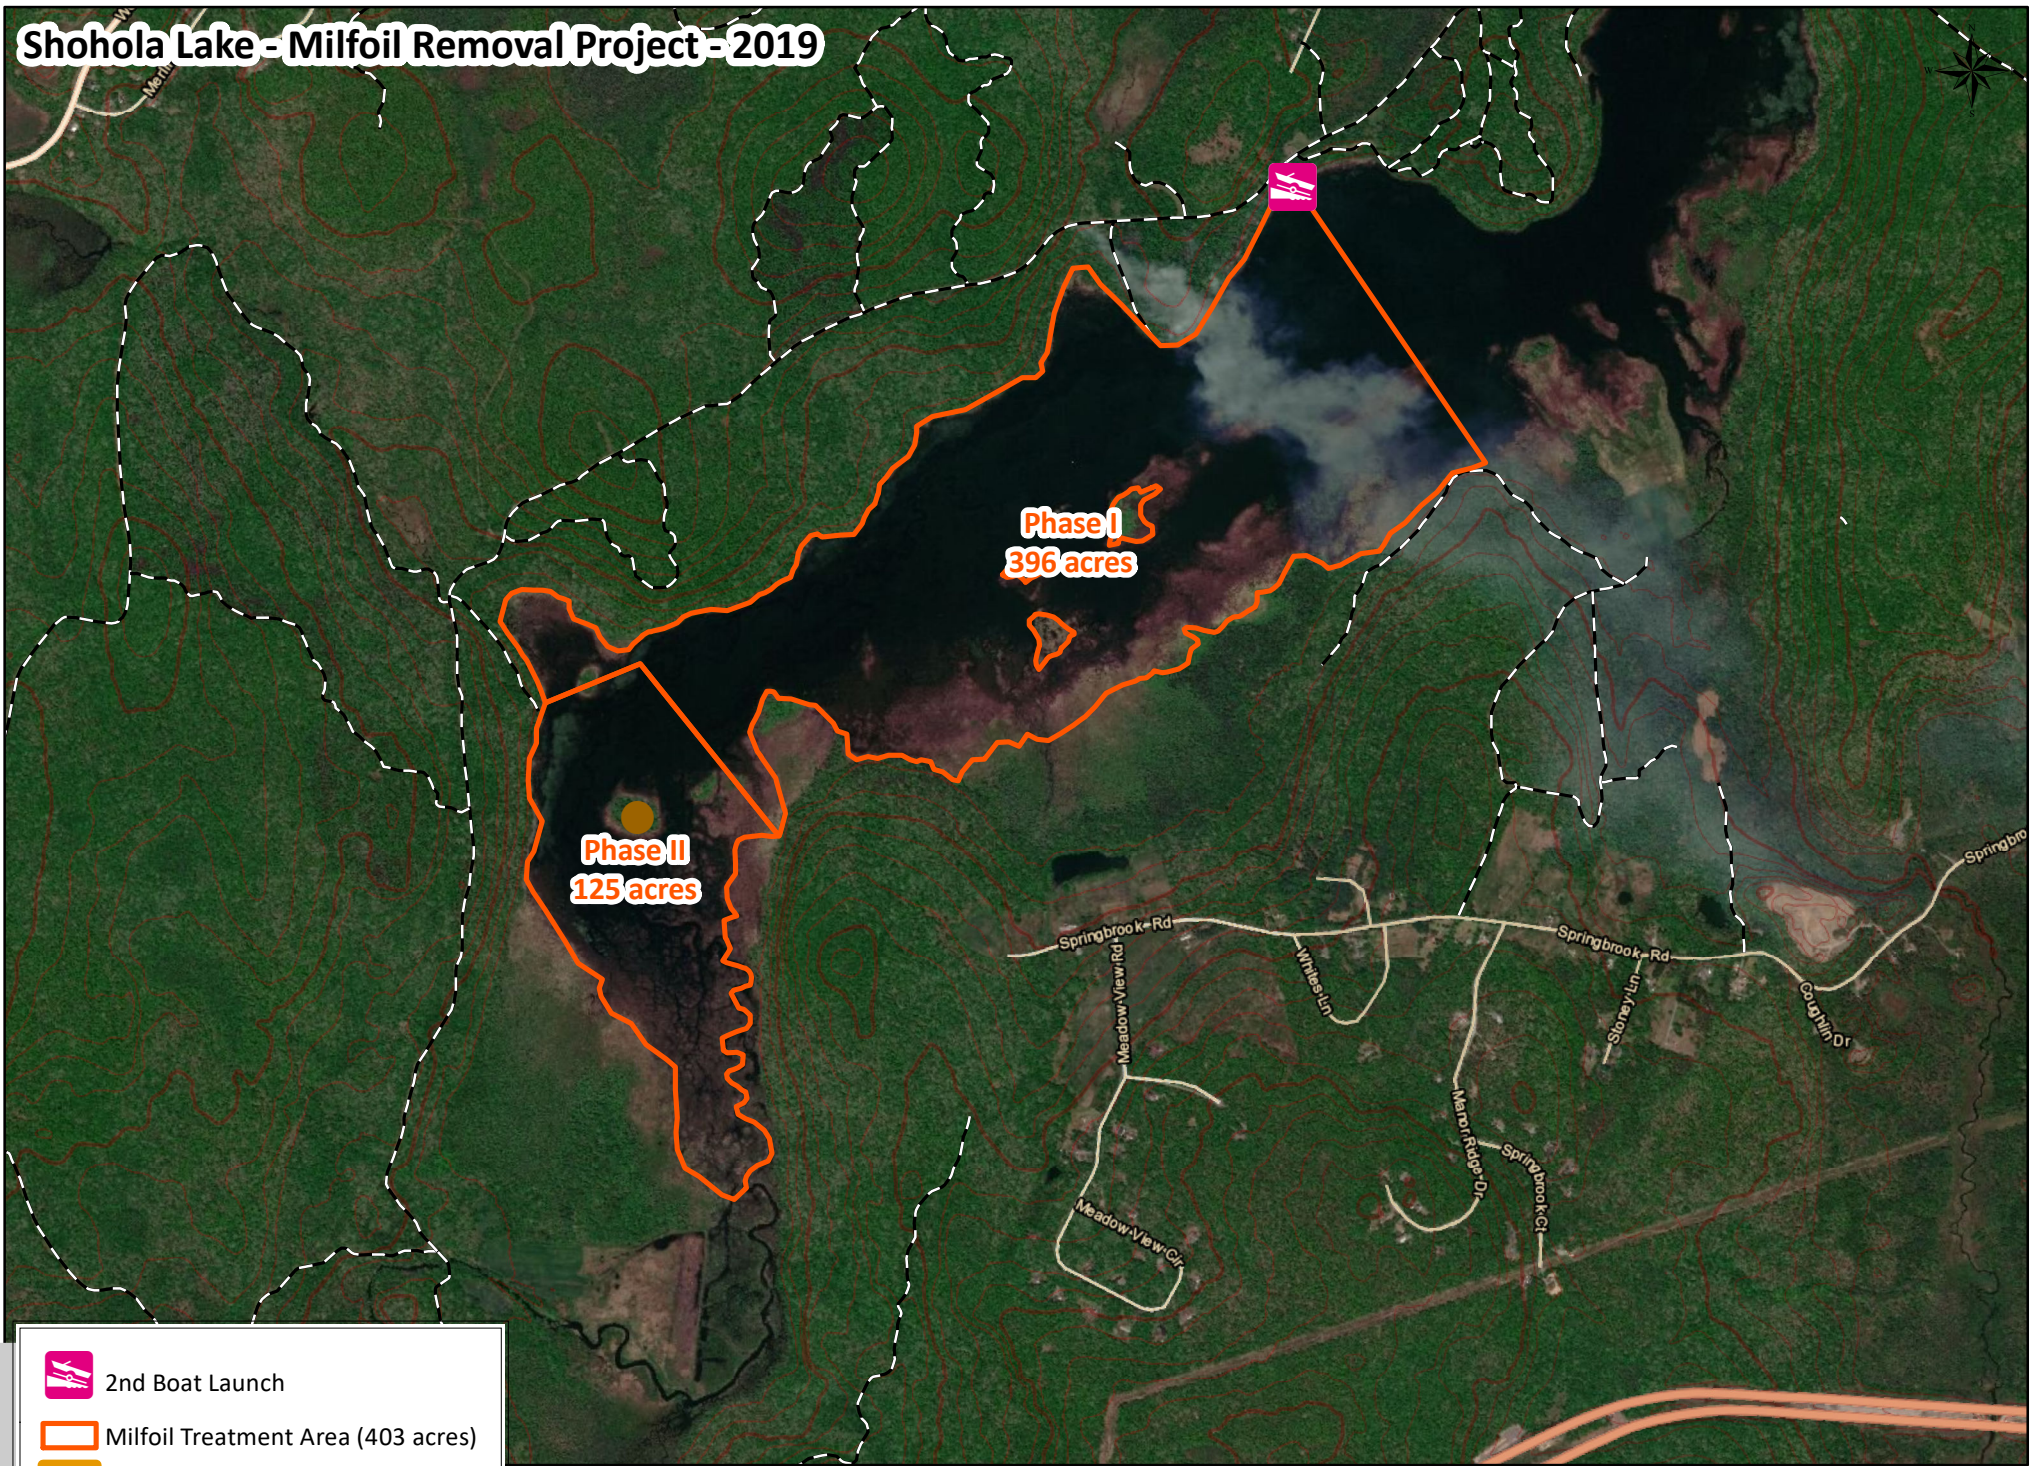

Shohola Lake - Milfoil Removal Project - 2019

2nd Boat Launch

Milfoil Treatment Area (403 acres)

Game Land 180 Boundary

0 0.125 0.25 0.5 0.75 1 Miles